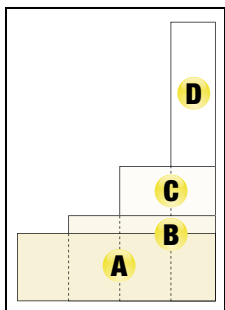

PROGRESSIVE DAIRYMAN Ad sizes

Because our publications are tabloid size, our full-page ads are **35% larger** than other publications who use regular magazine-size paper.

Trim Size 10.5" x 14.5"

Bleed Size 11" x 15" (Bleed is offered for full-page ads, as well as half-page spreads.)

***Full Page**
A 9.5" x 13.33"

3/4 Page
A 7.08" x 13.33"

Jr. Page
A 7.08" x 10"

1/2 Page
A 9.5" x 6.5"
B 7.08" x 8.67"
C 4.66" x 13.33"

1/3 Page
A 9.5" x 4.33"
B 4.66" x 8.83"

1/4 Page
A 9.5" x 3.33"
B 7.08" x 4.17"
C 4.66" x 6.5"
D 2.24" x 13.33"

1/6 Page
A 7.08" x 3.17"
B 4.66" x 4.17"
C 2.24" x 8.83"

1/8 Page
A 4.66" x 3.17"

1/12 Page
A 4.66" x 2"
B 2.24" x 4.17"

1/16 Page
A 2.24" x 3.17"