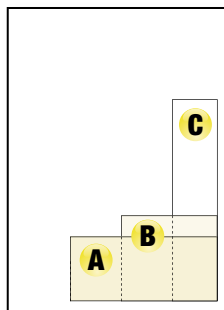

PROGRESSIVE DAIRYMAN Ad sizes

Because our publications are tabloid size, our full-page ads are **35% larger** than other publications who use regular magazine-size paper.

Trim Size 10.5" x 14.5"

Bleed Size 11" x 15" (Bleed is offered for full-page ads, as well as half-page spreads.)

***Full Page**
A 9.5" x 13.33"

3/4 Page
A 7.08" x 13.33"

Jr. Page
A 7.08" x 10"

1/2 Page
A 9.5" x 6.5"
B 7.08" x 8.67"
C 4.66" x 13.33"

1/3 Page
A 9.5" x 4.33"
B 4.66" x 8.83"

1/4 Page
A 9.5" x 3.33"
B 7.08" x 4.17"
C 4.66" x 6.5"
D 2.24" x 13.33"

1/6 Page
A 7.08" x 3.17"
B 4.66" x 4.17"
C 2.24" x 8.83"

1/8 Page
A 4.66" x 3.17"

1/12 Page
A 4.66" x 2"
B 2.24" x 4.17"

1/16 Page
A 2.24" x 3.17"