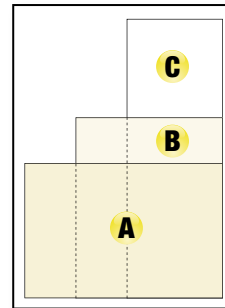

PROGRESSIVE DAIRYMAN Ad sizes

Because our publications are tabloid size, our full-page ads are **35% larger** than other publications who use regular magazine-size paper.

Trim Size 10.5" x 14.5"

Bleed Size 11" x 15" (Bleed is offered for full-page ads, as well as half-page spreads.)

***Full Page**
A 9.5" x 13.33"

3/4 Page
A 7.08" x 13.33"

Jr. Page
A 7.08" x 10"

1/2 Page
A 9.5" x 6.5"
B 7.08" x 8.67"
C 4.66" x 13.33"

1/3 Page
A 9.5" x 4.33"
B 4.66" x 8.83"

1/4 Page
A 9.5" x 3.33"
B 7.08" x 4.17"
C 4.66" x 6.5"
D 2.24" x 13.33"

1/6 Page
A 7.08" x 3.17"
B 4.66" x 4.17"
C 2.24" x 8.83"

1/8 Page
A 4.66" x 3.17"

1/12 Page
A 4.66" x 2"
B 2.24" x 4.17"

1/16 Page
A 2.24" x 3.17"