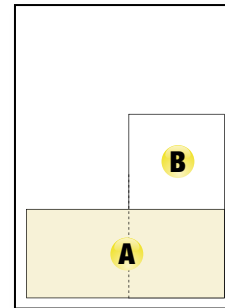

PROGRESSIVE DAIRYMAN Ad sizes

Because our publications are tabloid size, our full-page ads are **35% larger** than other publications who use regular magazine-size paper.

Trim Size 10.5" x 14.5"

Bleed Size 11" x 15" (Bleed is offered for full-page ads, as well as half-page spreads.)

***Full Page**
A 9.5" x 13.33"

3/4 Page
A 7.08" x 13.33"

Jr. Page
A 7.08" x 10"

1/2 Page
A 9.5" x 6.5"
B 7.08" x 8.67"
C 4.66" x 13.33"

1/3 Page
A 9.5" x 4.33"
B 4.66" x 8.83"

1/4 Page
A 9.5" x 3.33"
B 7.08" x 4.17"
C 4.66" x 6.5"
D 2.24" x 13.33"

1/6 Page
A 7.08" x 3.17"
B 4.66" x 4.17"
C 2.24" x 8.83"

1/8 Page
A 4.66" x 3.17"

1/12 Page
A 4.66" x 2"
B 2.24" x 4.17"

1/16 Page
A 2.24" x 3.17"